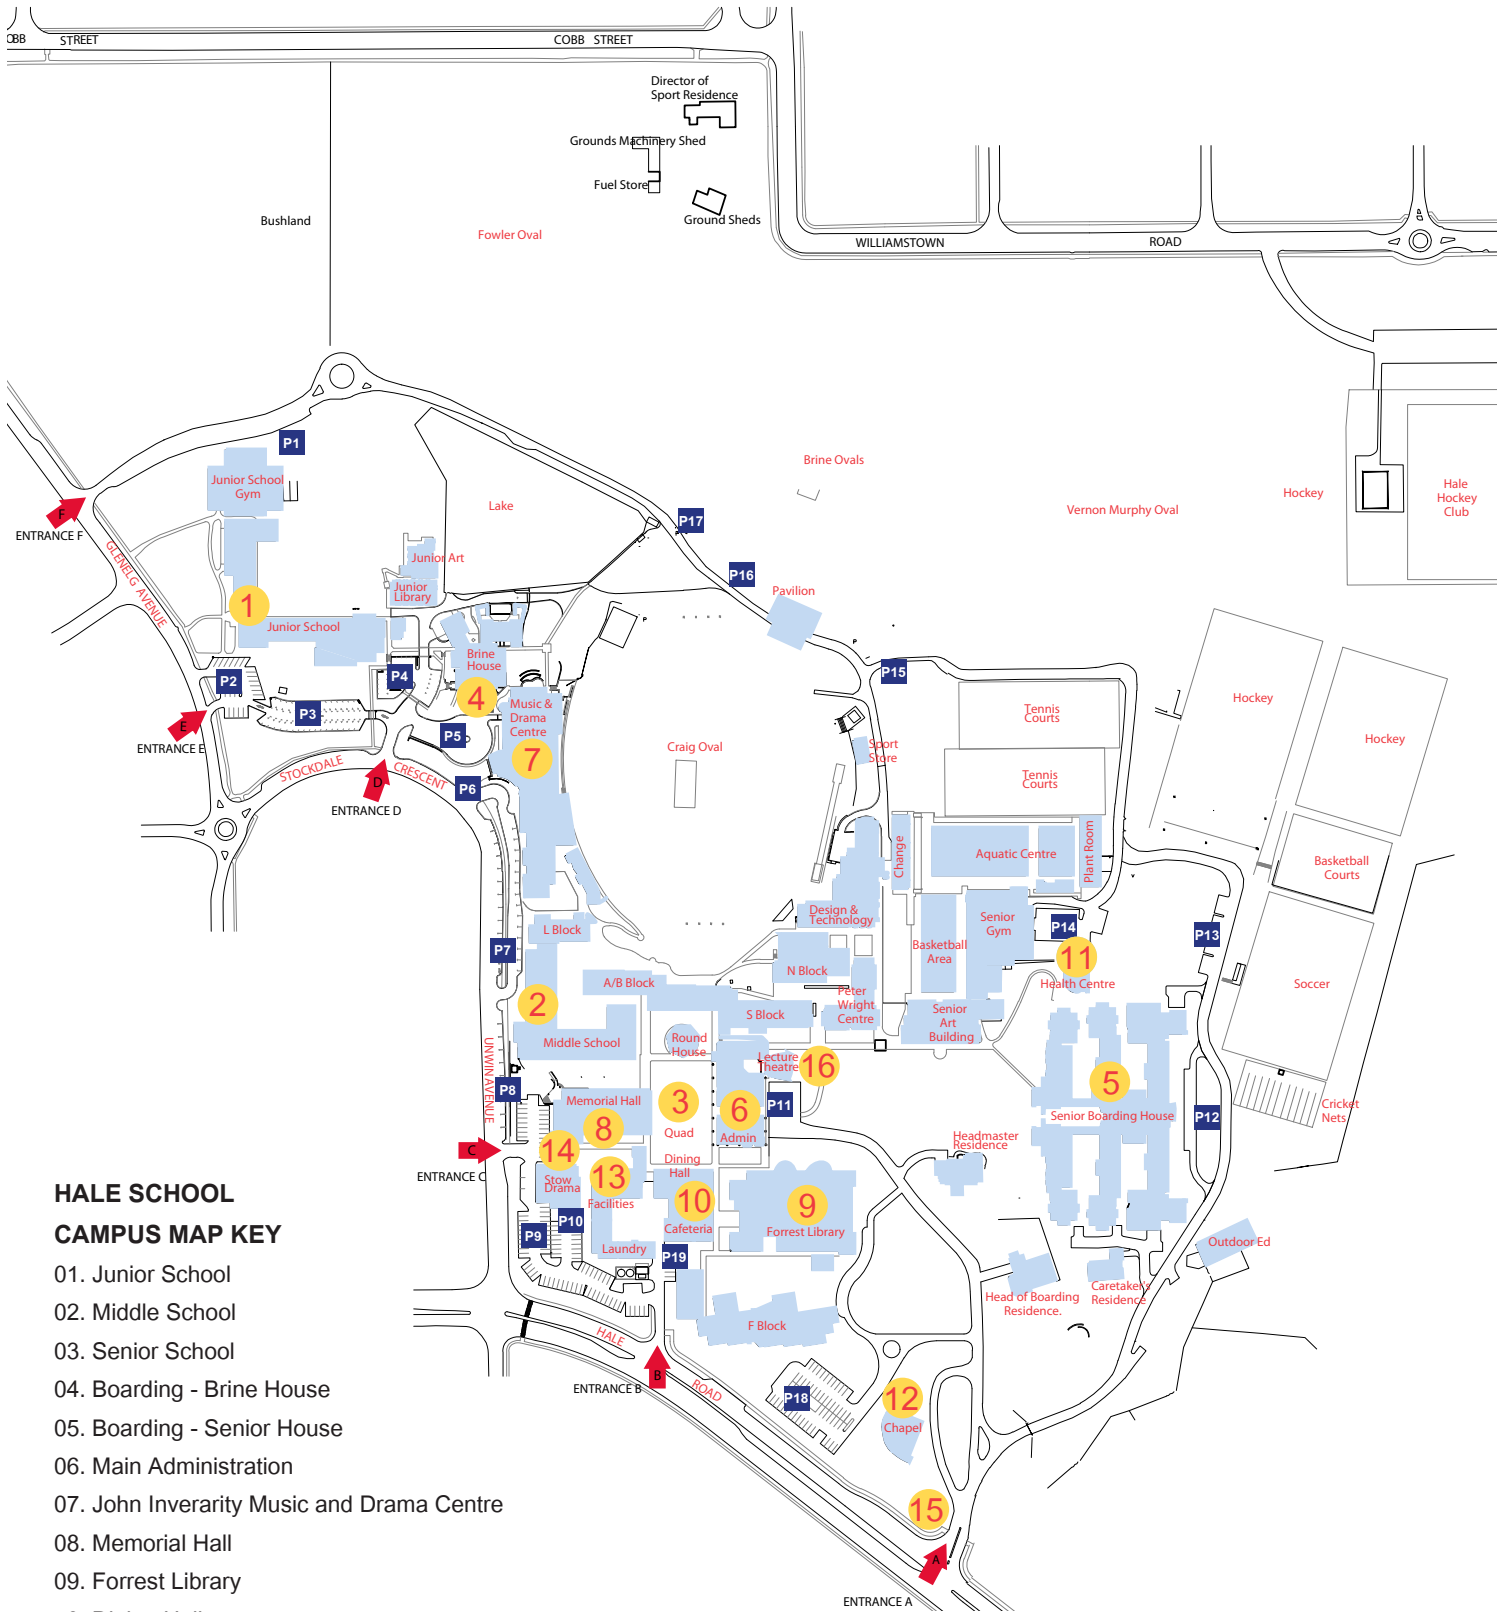

# CAMPUS MAP

## HALE SCHOOL CAMPUS MAP KEY

- 01. Junior School
- 02. Middle School
- 03. Senior School
- 04. Boarding - Brine House
- 05. Boarding - Senior House
- 06. Main Administration
- 07. John Inverarity Music and Drama Centre
- 08. Memorial Hall
- 09. Forrest Library
- 10. Dining Hall
- 11. Health Centre
- 12. Chapel
- 13. Facilities
- 14. Stow Drama
- 15. Main Entrance
- 16. Lecture Theatre

-  Entrance
-  Parking
-  Buildings